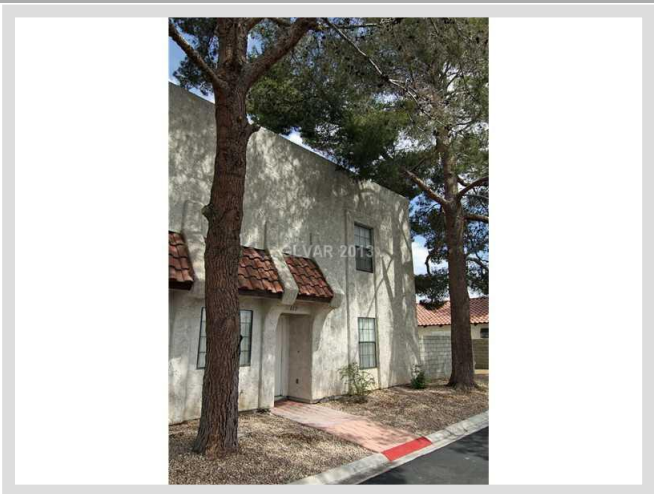

**613 SPYGLASS LANE** **MLS# 1355377**

<b>SOLD</b>
<b>\$139,000</b>
Sold on 10-18-2013
<b>Bedrooms 3</b>
<b>Bathrooms 3</b>
Full Baths 2
3/4 Baths 0
1/2 Baths 1
<b>Stories 2</b>
<b>Living Area 2,207 sq. ft.</b>
<b>Lot Size 1,742 sq. ft.</b>
<b>Garages 2</b>
<b>Town House Yes</b>
<b>Year Built 1979</b>
<b>List Date 06-14-2013</b>

**DESCRIPTION**

This 2,207 square foot single family home features 3 bedrooms, 3 bathrooms and is situated on a 1,742 square foot (0.04 acre) lot. It is located in Las Vegas on 613 Spyglass Lane. The MLS number is 1355377 and the parcel number is 139-30-311-026. This listing became available on 06-14-2013 and was sold on 10-18-2013 for \$139,000. The full public address for this listing is 613 Spyglass Lane, Las Vegas, Nevada 89107.