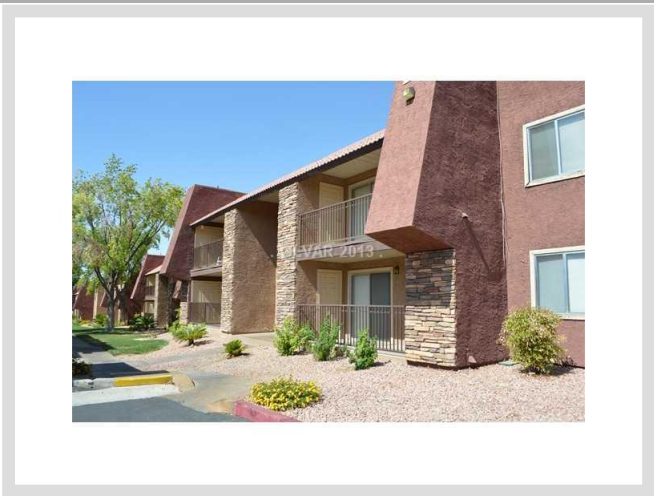

**4450 SANDY RIVER DRIVE #81** **MLS# 1355584**

<b>LEASED</b>
<b>\$600</b>
Leased on 06-23-2013
<b>Bedrooms 1</b>
<b>Bathrooms 1</b>
Full Baths 1
3/4 Baths 0
1/2 Baths 0
<b>Stories 2</b>
<b>Living Area 700 sq. ft.</b>
<b>Garages 0</b>
<b>Condominium Yes</b>
<b>Year Built 1982</b>
<b>List Date 06-16-2013</b>

**DESCRIPTION**

This 700 square foot single family home features 1 bedrooms and 1 bathrooms. It is located in Las Vegas on 4450 Sandy River Drive #81. The MLS number is 1355584 and the parcel number is 163-24-612-541. This listing became available on 06-16-2013 and was leased on 06-23-2013 for \$600. The full public address for this listing is 4450 Sandy River Drive #81, Las Vegas, Nevada 89103.