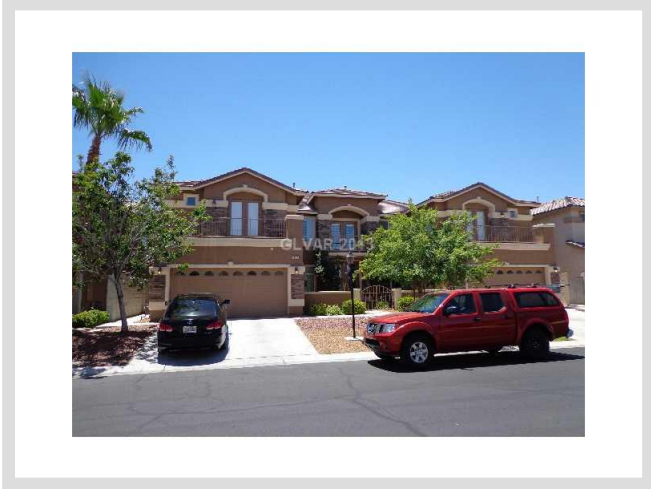

315 WHISPERING TREE AVENUE #0 **MLS# 1355805**

LEASED
\$4,800
Leased on 08-27-2013
Bedrooms 5
Bathrooms 6
Full Baths 5
3/4 Baths 0
1/2 Baths 1
Stories 2
Living Area 6,834 sq. ft.
Garages 4
Year Built 2002
List Date 06-17-2013

DESCRIPTION

This 6,834 square foot single family home features 5 bedrooms and 6 bathrooms. It is located in Las Vegas on 315 Whispering Tree Avenue #0. The MLS number is 1355805 and the parcel number is 177-28-712-028. This listing became available on 06-17-2013 and was leased on 08-27-2013 for \$4,800. The full public address for this listing is 315 Whispering Tree Avenue #0, Las Vegas, Nevada 89183.