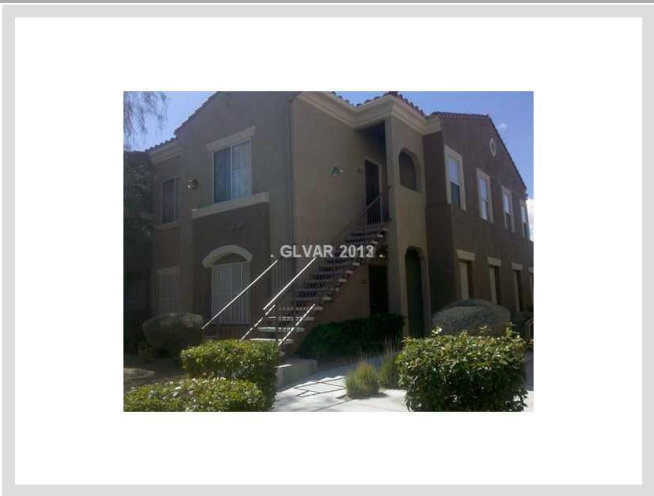

10245 S MARYLAND PARKWAY #103 **MLS# 1355903**

LEASED
\$795
Leased on 07-31-2013
Bedrooms 2
Bathrooms 2
Full Baths 2
3/4 Baths 0
1/2 Baths 0
Stories 2
Living Area 1,053 sq. ft.
Garages 0
Condominium Yes
Year Built 2002
List Date 06-17-2013

DESCRIPTION

This 1,053 square foot single family home features 2 bedrooms and 2 bathrooms. It is located in Las Vegas on 10245 S Maryland Parkway #103. The MLS number is 1355903 and the parcel number is 177-27-716-011. This listing became available on 06-17-2013 and was leased on 07-31-2013 for \$795. The full public address for this listing is 10245 S Maryland Parkway #103, Las Vegas, Nevada 89183.