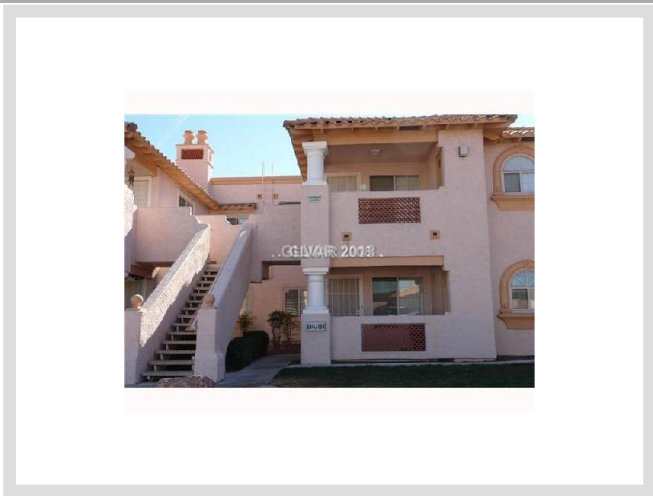

**DESCRIPTION**

This 1,137 square foot single family home features 2 bedrooms and 2 bathrooms. It is located in Las Vegas on 6840 Elm Creek Drive #104. The MLS number is 1375374 and the parcel number is 138-10-719-001. This listing became available on 08-20-2013 and was leased on 09-27-2013 for \$695. The full public address for this listing is 6840 Elm Creek Drive #104, Las Vegas, Nevada 89108.