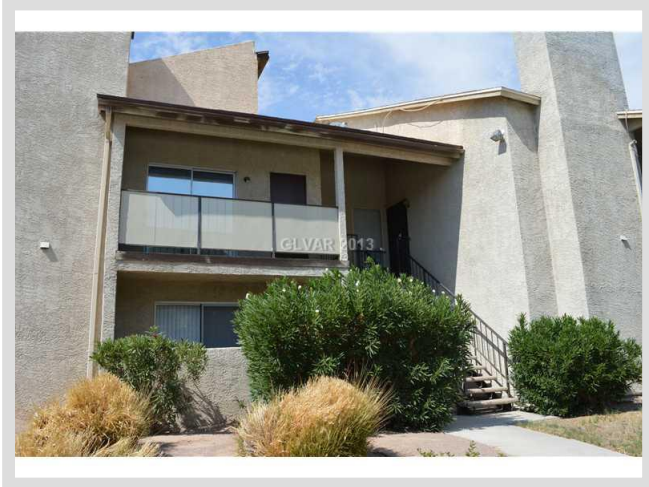

**2961 COUNTRY MANOR LANE #132** **MLS# 1376800**

<b>LEASED</b>
<b>\$375</b>
Leased on 12-04-2013
<b>Bedrooms 1</b>
<b>Bathrooms 1</b>
Full Baths 1
3/4 Baths 0
1/2 Baths 0
<b>Stories 2</b>
<b>Living Area 510 sq. ft.</b>
<b>Garages 0</b>
<b>Condominium Yes</b>
<b>Year Built 1982</b>
<b>List Date 08-25-2013</b>

**DESCRIPTION**

This 510 square foot single family home features 1 bedrooms and 1 bathrooms. It is located in Las Vegas on 2961 Country Manor Lane #132. The MLS number is 1376800 and the parcel number is 140-18-210-132. This listing became available on 08-25-2013 and was leased on 12-04-2013 for \$375. The full public address for this listing is 2961 Country Manor Lane #132, Las Vegas, Nevada 89115.