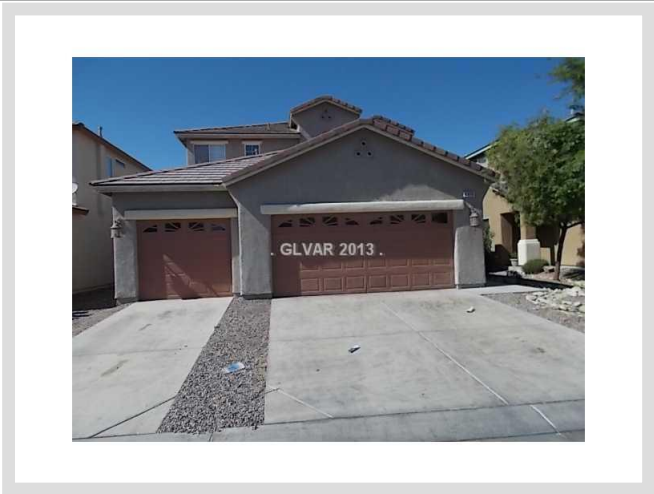

4320 PACIFIC CREST AVENUE #0 **MLS# 1376955**

LEASED
\$1,250
Leased on 09-11-2013
Bedrooms 4
Bathrooms 3
Full Baths 3
3/4 Baths 0
1/2 Baths 0
Stories 2
Living Area 2,222 sq. ft.
Garages 3
Year Built 2005
List Date 08-26-2013

DESCRIPTION

This 2,222 square foot single family home features 4 bedrooms and 3 bathrooms. It is located in Las Vegas on 4320 Pacific Crest Avenue #0. The MLS number is 1376955 and the parcel number is 123-29-210-169. This listing became available on 08-26-2013 and was leased on 09-11-2013 for \$1,250. The full public address for this listing is 4320 Pacific Crest Avenue #0, Las Vegas, Nevada 89115.