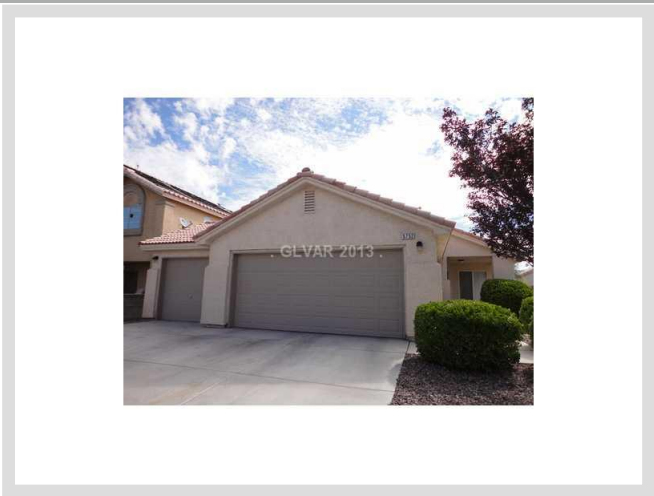

5752 TAJ MAHAL DRIVE #0 **MLS# 1377652**

LEASED
\$1,075
Leased on 12-19-2013
Bedrooms 3
Bathrooms 2
Full Baths 2
3/4 Baths 0
1/2 Baths 0
Stories 1
Living Area 1,128 sq. ft.
Garages 3
Year Built 1995
List Date 08-28-2013

DESCRIPTION

This 1,128 square foot single family home features 3 bedrooms and 2 bathrooms. It is located in Las Vegas on 5752 Taj Mahal Drive #0. The MLS number is 1377652 and the parcel number is 125-27-711-012. This listing became available on 08-28-2013 and was leased on 12-19-2013 for \$1,075. The full public address for this listing is 5752 Taj Mahal Drive #0, Las Vegas, Nevada 89130.