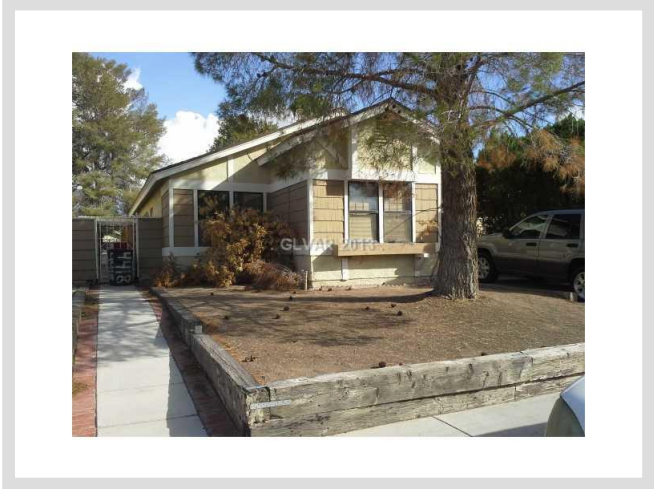

4418 HAWTHORNE WAY **MLS# 1378452**

SOLD
\$110,000
Sold on 03-06-2014
Bedrooms 3
Bathrooms 2
Full Baths 2
3/4 Baths 0
1/2 Baths 0
Stories 1
Living Area 1,185 sq. ft.
Lot Size 3,920 sq. ft.
Garages 1
Year Built 1983
List Date 08-30-2013

DESCRIPTION

This 1,185 square foot single family home features 3 bedrooms, 2 bathrooms and is situated on a 3,920 square foot (0.09 acre) lot. It is located in Las Vegas on 4418 Hawthorne Way. The MLS number is 1378452 and the parcel number is 163-22-217-032. This listing became available on 08-30-2013 and was sold on 03-06-2014 for \$110,000. The full public address for this listing is 4418 Hawthorne Way, Las Vegas, Nevada 89147.