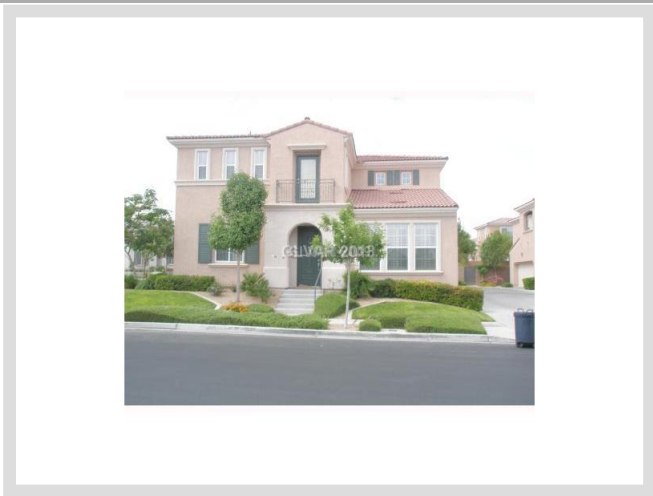

10634 OLYMPIC PINE DRIVE #0 **MLS# 1378750**

| |
|----------------------------------|
| LEASED |
| \$1,300 |
| Leased on 09-16-2013 |
| Bedrooms 2 |
| Bathrooms 4 |
| Full Baths 3 |
| 3/4 Baths 0 |
| 1/2 Baths 1 |
| Stories 2 |
| Living Area 1,701 sq. ft. |
| Garages 2 |
| Year Built 2004 |
| List Date 08-31-2013 |

DESCRIPTION

This 1,701 square foot single family home features 2 bedrooms and 4 bathrooms. It is located in Las Vegas on 10634 Olympic Pine Drive #0. The MLS number is 1378750 and the parcel number is 164-01-412-021. This listing became available on 08-31-2013 and was leased on 09-16-2013 for \$1,300. The full public address for this listing is 10634 Olympic Pine Drive #0, Las Vegas, Nevada 89135.