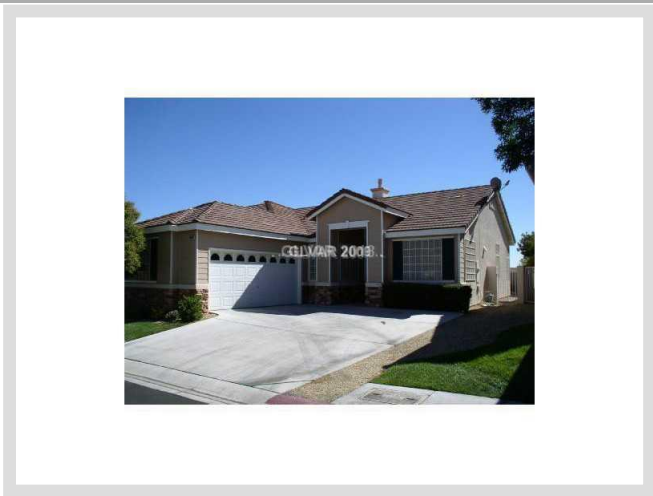

10429 PACIFIC SAGEVIEW LANE #0 **MLS# 1380851**

LEASED
\$1,300
Leased on 10-08-2013
Bedrooms 2
Bathrooms 2
Full Baths 2
3/4 Baths 0
1/2 Baths 0
Stories 1
Living Area 1,474 sq. ft.
Garages 2
Town House Yes
Year Built 1998
List Date 09-07-2013

DESCRIPTION

This 1,474 square foot single family home features 2 bedrooms and 2 bathrooms. It is located in Las Vegas on 10429 Pacific Sageview Lane #0. The MLS number is 1380851 and the parcel number is 137-24-813-124. This listing became available on 09-07-2013 and was leased on 10-08-2013 for \$1,300. The full public address for this listing is 10429 Pacific Sageview Lane #0, Las Vegas, Nevada 89144.