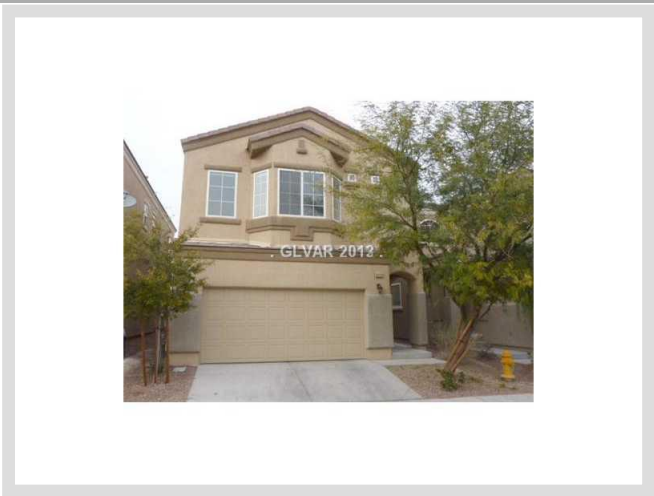

6246 PORT ASTORIA COURT **MLS# 1380938**

SOLD
\$145,000
Sold on 11-27-2013
Bedrooms 4
Bathrooms 3
Full Baths 2
3/4 Baths 0
1/2 Baths 1
Stories 2
Living Area 1,691 sq. ft.
Lot Size 2,614 sq. ft.
Garages 2
Year Built 2008
List Date 09-08-2013

DESCRIPTION

This 1,691 square foot single family home features 4 bedrooms, 3 bathrooms and is situated on a 2,614 square foot (0.06 acre) lot. It is located in Las Vegas on 6246 Port Astoria Court. The MLS number is 1380938 and the parcel number is 161-27-620-038. This listing became available on 09-08-2013 and was sold on 11-27-2013 for \$145,000. The full public address for this listing is 6246 Port Astoria Court, Las Vegas, Nevada 89122.