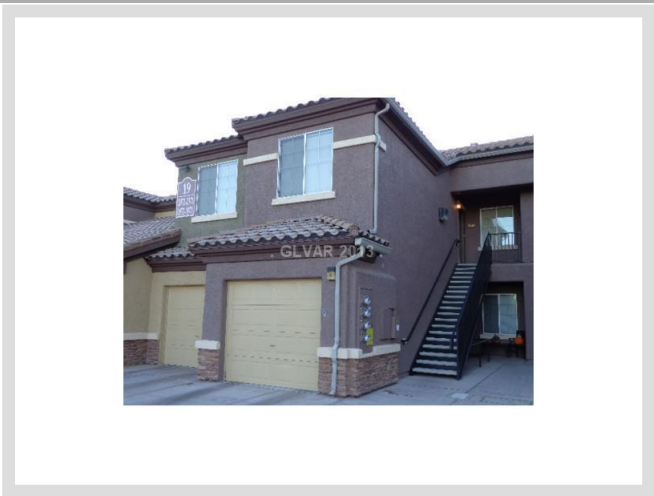

**6868 SKY POINTE DRIVE #2073** **MLS# 1404140**

<b>LEASED</b>
<b>\$875</b>
Leased on 01-24-2014
<b>Bedrooms 2</b>
<b>Bathrooms 2</b>
Full Baths 1
3/4 Baths 1
1/2 Baths 0
<b>Stories 2</b>
<b>Living Area 1,255 sq. ft.</b>
<b>Garages 1</b>
<b>Condominium Yes</b>
<b>Year Built 2006</b>
<b>List Date 12-02-2013</b>

**DESCRIPTION**

This 1,255 square foot single family home features 2 bedrooms and 2 bathrooms. It is located in Las Vegas on 6868 Sky Pointe Drive #2073. The MLS number is 1404140 and the parcel number is 125-21-213-147. This listing became available on 12-02-2013 and was leased on 01-24-2014 for \$875. The full public address for this listing is 6868 Sky Pointe Drive #2073, Las Vegas, Nevada 89131.