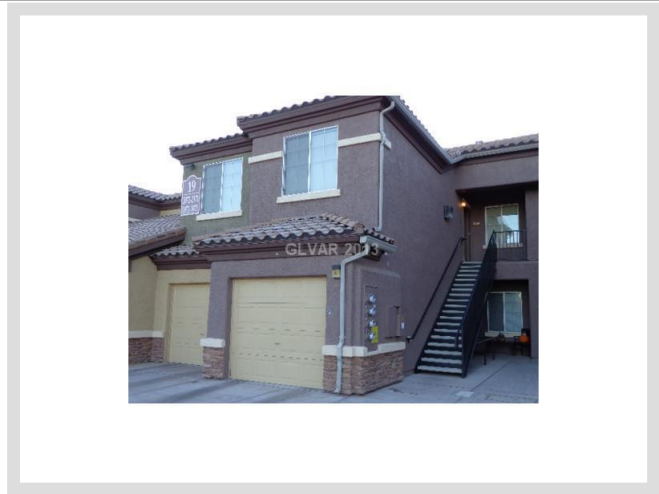

6868 SKY POINTE DRIVE #2073

MLS# 1404140

LEASED

\$875

Leased on 01-24-2014

Bedrooms 2

Bathrooms 2

Full Baths 1

DESCRIPTION

This 1,255 square foot single family home features 2 bedrooms and 2 bathrooms. It is located in Las Vegas on 6868 Sky Pointe Drive #2073. The MLS number is 1404140 and the parcel number is 125-21-213-147. This listing became available on 12-02-2013 and was leased on 01-24-2014 for \$875. The full public address for this listing is 6868 Sky Pointe Drive #2073, Las Vegas, Nevada 89131.