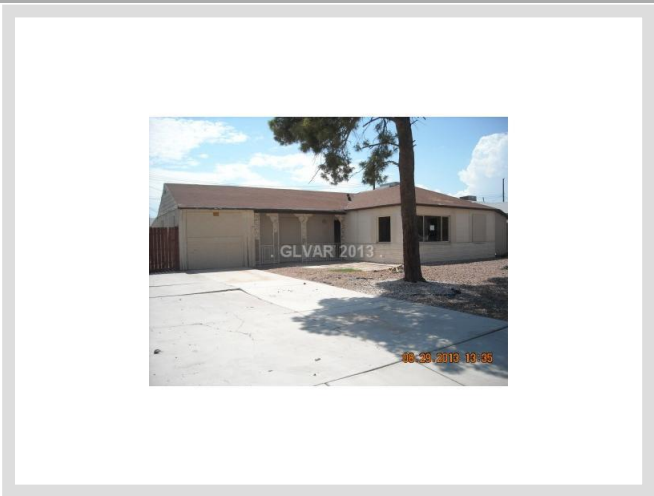

4507 CORY PLACE **MLS# 1404217**

SOLD
\$84,900
Sold on 02-14-2014
Bedrooms 3
Bathrooms 1
Full Baths 1
3/4 Baths 0
1/2 Baths 0
Stories 1
Living Area 1,117 sq. ft.
Lot Size 6,970 sq. ft.
Garages 1
Year Built 1954
List Date 12-02-2013

DESCRIPTION

This 1,117 square foot single family home features 3 bedrooms, 1 bathrooms and is situated on a 6,970 square foot (0.16 acre) lot. It is located in Las Vegas on 4507 Cory Place. The MLS number is 1404217 and the parcel number is 139-31-410-072. This listing became available on 12-02-2013 and was sold on 02-14-2014 for \$84,900. The full public address for this listing is 4507 Cory Place, Las Vegas, Nevada 89107.