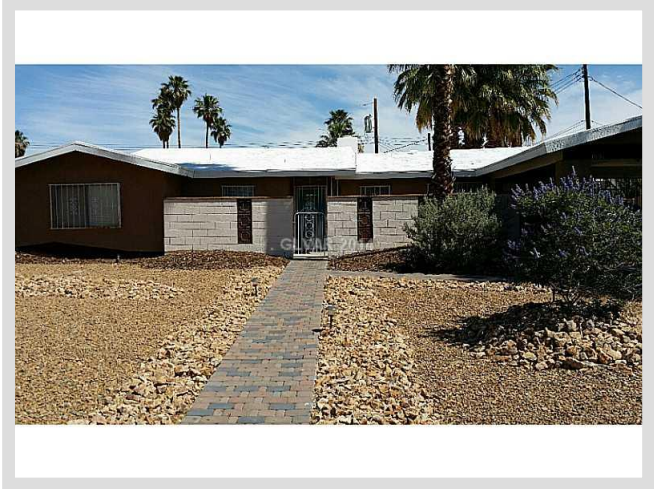

1536 COMMANCHE DRIVE **MLS# 1448374**

SOLD
\$160,000
Sold on 07-31-2014
Bedrooms 3
Bathrooms 2
Full Baths 1
3/4 Baths 1
1/2 Baths 0
Stories 1
Living Area 1,817 sq. ft.
Lot Size 10,454 sq. ft.
Garages 0
Year Built 1963
List Date 05-22-2014

DESCRIPTION

This 1,817 square foot single family home features 3 bedrooms, 2 bathrooms and is situated on a 10,454 square foot (0.24 acre) lot. It is located in Las Vegas on 1536 Commanche Drive. The MLS number is 1448374 and the parcel number is 162-14-114-041. This listing became available on 05-22-2014 and was sold on 07-31-2014 for \$160,000. The full public address for this listing is 1536 Commanche Drive, Las Vegas, Nevada 89169.