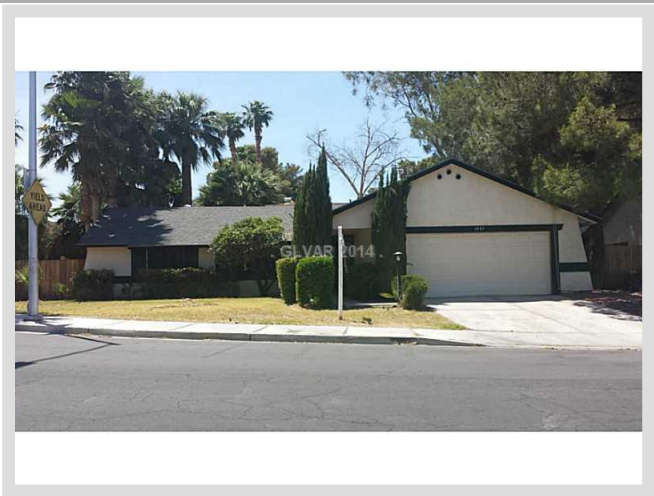

**1005 WOODBRIDGE DRIVE #0** **MLS# 1449039**

<b>LEASED</b>
<b>\$1,450</b>
Leased on 06-04-2014
<b>Bedrooms 4</b>
<b>Bathrooms 2</b>
Full Baths 1
3/4 Baths 1
1/2 Baths 0
<b>Stories 1</b>
<b>Living Area 1,666 sq. ft.</b>
<b>Garages 2</b>
<b>Year Built 1979</b>
<b>List Date 05-23-2014</b>

**DESCRIPTION**

This 1,666 square foot single family home features 4 bedrooms and 2 bathrooms. It is located in Las Vegas on 1005 Woodbridge Drive #0. The MLS number is 1449039 and the parcel number is 139-30-617-007. This listing became available on 05-23-2014 and was leased on 06-04-2014 for \$1,450. The full public address for this listing is 1005 Woodbridge Drive #0, Las Vegas, Nevada 89108.