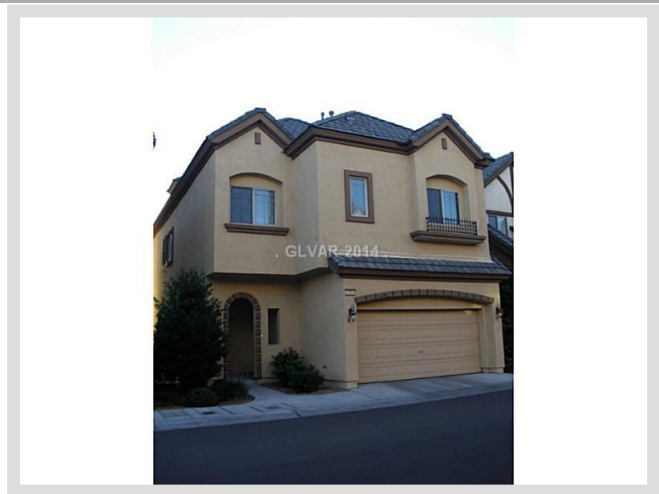

9209 TUDOR PARK PLACE #GOLFCOURSE **MLS# 1451059**

LEASED
\$2,900
Leased on 08-01-2014
Bedrooms 3
Bathrooms 3
Full Baths 2
3/4 Baths 0
1/2 Baths 1
Stories 2
Living Area 2,816 sq. ft.
Garages 2
Year Built 2008
List Date 06-02-2014

DESCRIPTION

This 2,816 square foot single family home features 3 bedrooms and 3 bathrooms. It is located in the community of Queensridge in Las Vegas on 9209 Tudor Park Place #golfcourse. The MLS number is 1451059 and the parcel number is 138-31-615-039. This listing became available on 06-02-2014 and was leased on 08-01-2014 for \$2,900. The full public address for this listing is 9209 Tudor Park Place #golfcourse, Las Vegas, Nevada 89145.