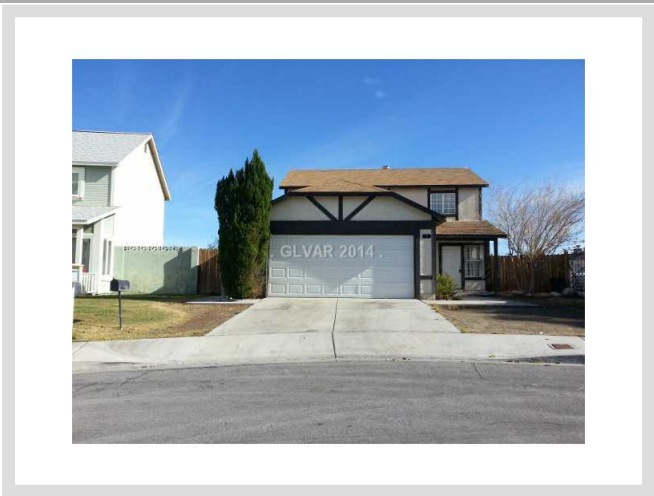

1309 BITTERSWEET CR #0 **MLS# 1452437**

LEASED
\$995
Leased on 11-25-2014
Bedrooms 3
Bathrooms 3
Full Baths 2
3/4 Baths 0
1/2 Baths 1
Stories 2
Living Area 1,504 sq. ft.
Garages 2
Year Built 1985
List Date 06-06-2014

DESCRIPTION

This 1,504 square foot single family home features 3 bedrooms and 3 bathrooms. It is located in Las Vegas on 1309 Bittersweet Cr #0. The MLS number is 1452437 and the parcel number is 138-27-514-019. This listing became available on 06-06-2014 and was leased on 11-25-2014 for \$995. The full public address for this listing is 1309 Bittersweet Cr #0, Las Vegas, Nevada 89128.