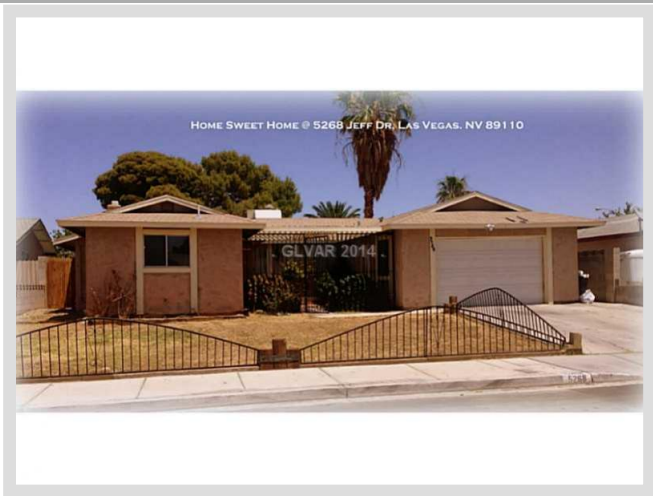

5268 JEFF DRIVE **MLS# 1453136**

| |
|----------------------------------|
| SOLD |
| \$105,000 |
| Sold on 06-27-2014 |
| Bedrooms 3 |
| Bathrooms 2 |
| Full Baths 2 |
| 3/4 Baths 0 |
| 1/2 Baths 0 |
| Stories 1 |
| Living Area 1,196 sq. ft. |
| Lot Size 6,098 sq. ft. |
| Garages 2 |
| Year Built 1979 |
| List Date 06-09-2014 |

DESCRIPTION

This 1,196 square foot single family home features 3 bedrooms, 2 bathrooms and is situated on a 6,098 square foot (0.14 acre) lot. It is located in Las Vegas on 5268 Jeff Drive. The MLS number is 1453136 and the parcel number is 140-33-110-013. This listing became available on 06-09-2014 and was sold on 06-27-2014 for \$105,000. The full public address for this listing is 5268 Jeff Drive, Las Vegas, Nevada 89110.