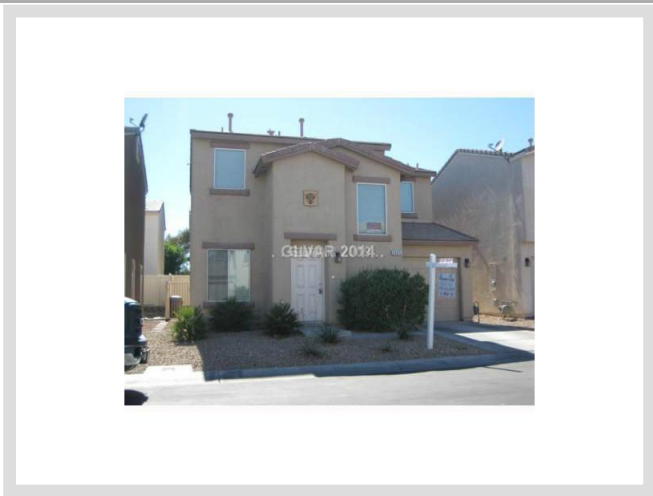

LOST MAPLE STREET **MLS# 1501656**

LEASED
\$780
Leased on 04-24-2015
Bedrooms 2
Bathrooms 2
Full Baths 2
3/4 Baths 0
1/2 Baths 0
Stories 2
Living Area 1,144 sq. ft.
Garages 1
Year Built 2004
List Date 12-12-2014

DESCRIPTION

This 1,144 square foot single family home features 2 bedrooms and 2 bathrooms. It is located in Las Vegas on Lost Maple Street. The MLS number is 1501656 and the parcel number is 140-19-211-045. This listing became available on 12-12-2014 and was leased on 04-24-2015 for \$780. The full public address for this listing is Lost Maple Street, Las Vegas, Nevada 89115.