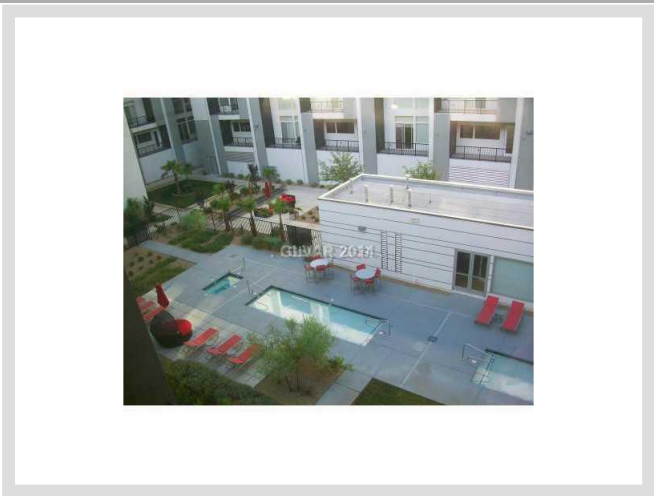

2835 W PEBBLE ROAD #313 **MLS# 1501678**

LEASED
\$1,775
Leased on 01-20-2015
Bedrooms 2
Bathrooms 3
Full Baths 2
3/4 Baths 0
1/2 Baths 1
Living Area 1,700 sq. ft.
Garages 0
Year Built 2006
List Date 12-12-2014

DESCRIPTION

This 1,700 square foot condo features 2 bedrooms and 3 bathrooms. It is located in the tower of Loft 5 in Las Vegas on 2835 W Pebble Road #313. The MLS number is 1501678 and the parcel number is 177-20-512-055. This listing became available on 12-12-2014 and was leased on 01-20-2015 for \$1,775. The full public address for this listing is 2835 W Pebble Road #313, Las Vegas, Nevada 89123.