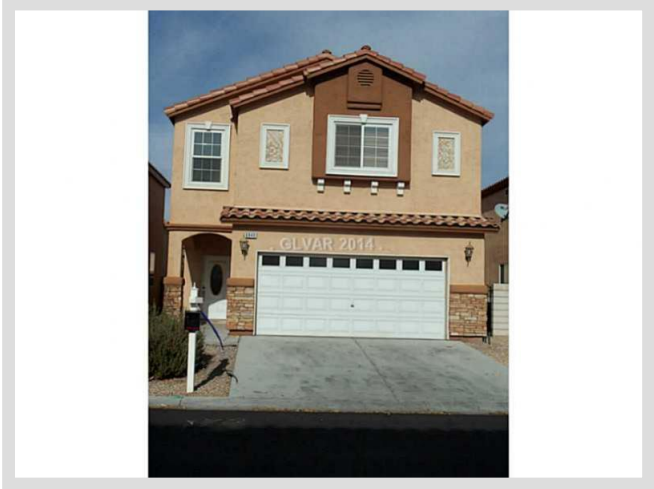

6940 MAJESTIC PALM DRIVE **MLS# 1503095**

SOLD
\$190,000
Sold on 02-19-2015
Bedrooms 4
Bathrooms 3
Full Baths 3
3/4 Baths 0
1/2 Baths 0
Stories 2
Living Area 2,031 sq. ft.
Lot Size 3,485 sq. ft.
Garages 2
Year Built 2007
List Date 12-19-2014

DESCRIPTION

This 2,031 square foot single family home features 4 bedrooms, 3 bathrooms and is situated on a 3,485 square foot (0.08 acre) lot. It is located in Las Vegas on 6940 Majestic Palm Drive. The MLS number is 1503095 and the parcel number is 161-26-412-061. This listing became available on 12-19-2014 and was sold on 02-19-2015 for \$190,000. The full public address for this listing is 6940 Majestic Palm Drive, Las Vegas, Nevada 89122.