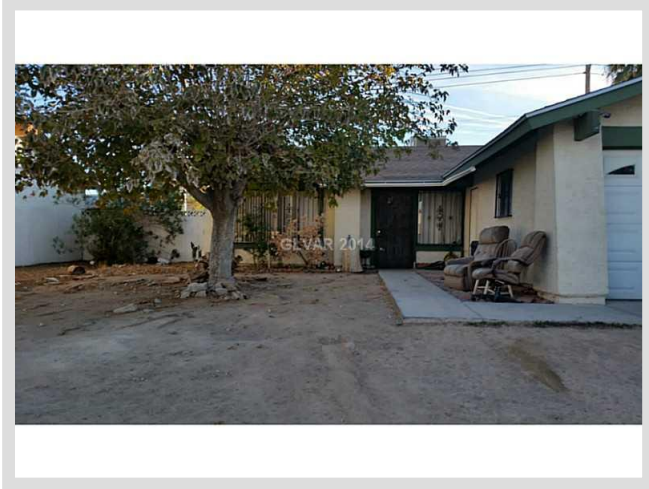

**DESCRIPTION**

This 1,464 square foot single family home features 3 bedrooms, 2 bathrooms and is situated on a 6,534 square foot (0.15 acre) lot. It is located in Las Vegas on 4649 Metpark Drive. The MLS number is 1503559 and the parcel number is 140-32-215-017. This listing became available on 12-22-2014 and was sold on 03-17-2015 for \$100,000. The full public address for this listing is 4649 Metpark Drive, Las Vegas, Nevada 89110.