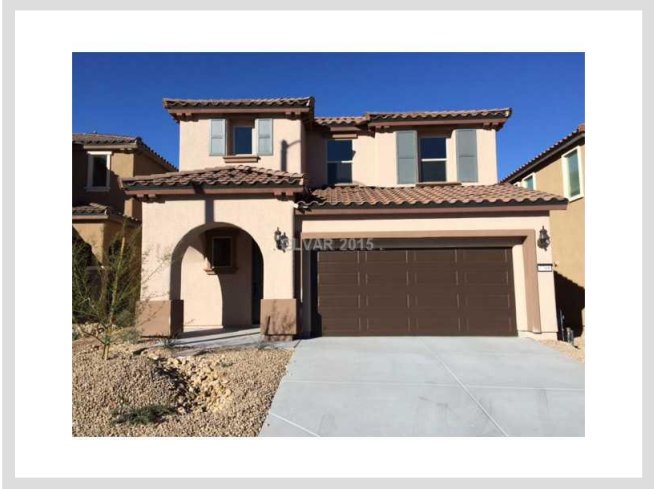

7768 WOLF WOOD COURT **MLS# 1504255**

SOLD
\$300,000
Sold on 02-13-2015
Bedrooms 4
Bathrooms 3
Full Baths 2
3/4 Baths 0
1/2 Baths 1
Stories 2
Living Area 2,368 sq. ft.
Lot Size 5,227 sq. ft.
Garages 2
Year Built 2014
List Date 12-29-2014

DESCRIPTION

This 2,368 square foot single family home features 4 bedrooms, 3 bathrooms and is situated on a 5,227 square foot (0.12 acre) lot. It is located in the community of Mountains Edge in Las Vegas on 7768 Wolf Wood Court. The MLS number is 1504255 and the parcel number is 176-34-316-088. This listing became available on 12-29-2014 and was sold on 02-13-2015 for \$300,000. The full public address for this listing is 7768 Wolf Wood Court, Las Vegas, Nevada 89179.