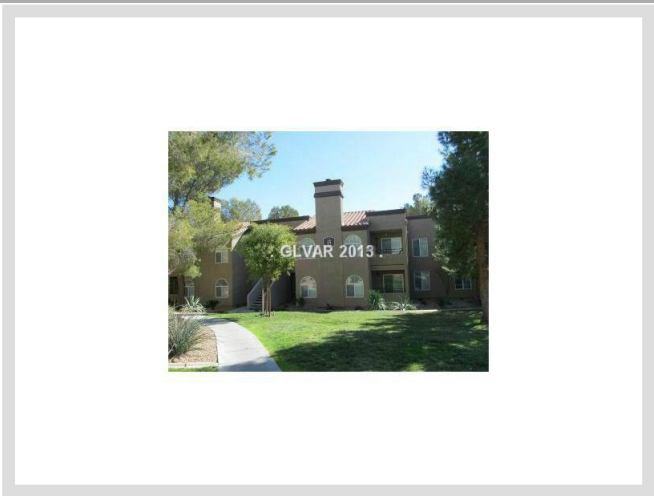

**DESCRIPTION**

This 985 square foot single family home features 2 bedrooms and 2 bathrooms. It is located in Las Vegas on 9325 W Desert Inn Road #120. The MLS number is 1504834 and the parcel number is 163-17-110-333. This listing became available on 01-02-2015 and was leased on 01-15-2015 for \$750. The full public address for this listing is 9325 W Desert Inn Road #120, Las Vegas, Nevada 89117.