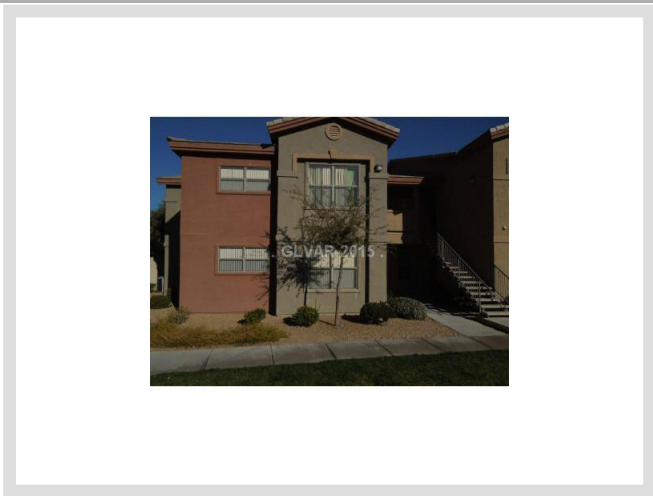

**8000 W BADURA AVENUE #1125** **MLS# 1504892**

<b>LEASED</b>
<b>\$799</b>
Leased on 01-29-2015
<b>Bedrooms 2</b>
<b>Bathrooms 2</b>
Full Baths 2
3/4 Baths 0
1/2 Baths 0
<b>Stories 2</b>
<b>Living Area 914 sq. ft.</b>
<b>Garages 0</b>
<b>Condominium Yes</b>
<b>Year Built 2004</b>
<b>List Date 01-01-2015</b>

**DESCRIPTION**

This 914 square foot single family home features 2 bedrooms and 2 bathrooms. It is located in Las Vegas on 8000 W Badura Avenue #1125. The MLS number is 1504892 and the parcel number is 176-04-710-245. This listing became available on 01-01-2015 and was leased on 01-29-2015 for \$799. The full public address for this listing is 8000 W Badura Avenue #1125, Las Vegas, Nevada 89113.