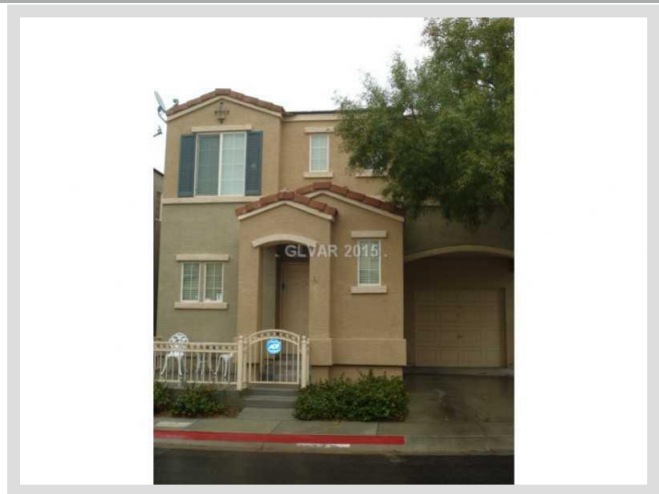

10360 LETTUCE LEAF STREET #0 **MLS# 1505001**

LEASED
\$1,025
Leased on 02-15-2015
Bedrooms 3
Bathrooms 3
Full Baths 2
3/4 Baths 0
1/2 Baths 1
Stories 2
Living Area 1,230 sq. ft.
Garages 1
Year Built 2002
List Date 01-02-2015

DESCRIPTION

This 1,230 square foot single family home features 3 bedrooms and 3 bathrooms. It is located in Las Vegas on 10360 Lettuce Leaf Street #0. The MLS number is 1505001 and the parcel number is 177-27-414-123. This listing became available on 01-02-2015 and was leased on 02-15-2015 for \$1,025. The full public address for this listing is 10360 Lettuce Leaf Street #0, Las Vegas, Nevada 89123.