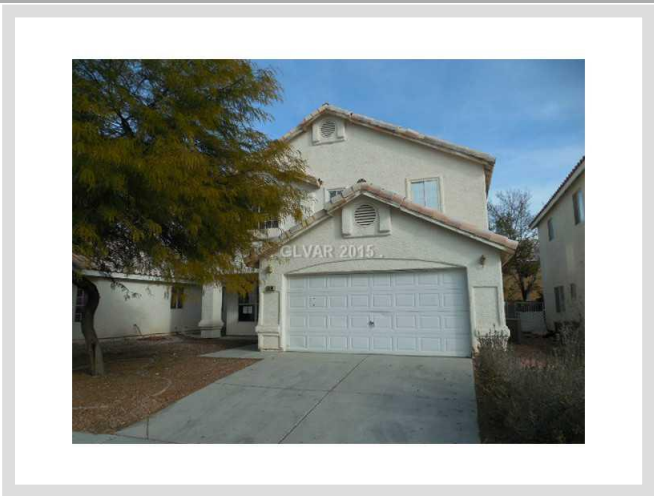

5816 ROYAL CASTLE LANE **MLS# 1505062**

SOLD
\$160,000
Sold on 03-23-2015
Bedrooms 4
Bathrooms 3
Full Baths 2
3/4 Baths 0
1/2 Baths 1
Stories 2
Living Area 2,076 sq. ft.
Lot Size 4,356 sq. ft.
Garages 2
Year Built 1996
List Date 01-03-2015

DESCRIPTION

This 2,076 square foot single family home features 4 bedrooms, 3 bathrooms and is situated on a 4,356 square foot (0.10 acre) lot. It is located in Las Vegas on 5816 Royal Castle Lane. The MLS number is 1505062 and the parcel number is 125-27-713-031. This listing became available on 01-03-2015 and was sold on 03-23-2015 for \$160,000. The full public address for this listing is 5816 Royal Castle Lane, Las Vegas, Nevada 89130.