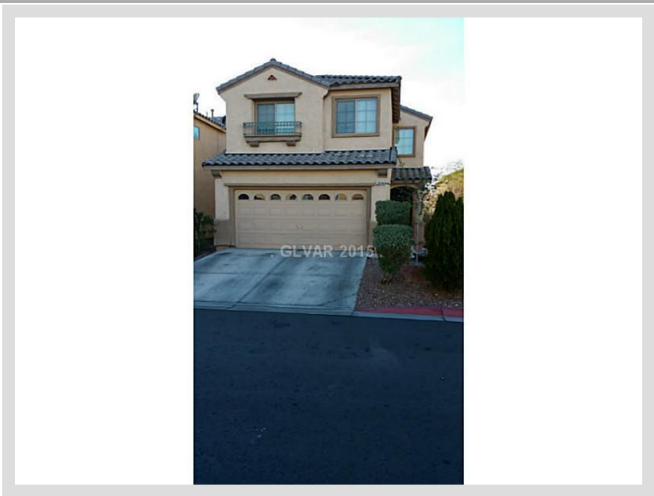

3501 CHELSEA GROVE STREET **MLS# 1505812**

SOLD
\$192,000
Sold on 05-22-2015
Bedrooms 5
Bathrooms 3
Full Baths 3
3/4 Baths 0
1/2 Baths 0
Stories 2
Living Area 2,122 sq. ft.
Lot Size 4,356 sq. ft.
Garages 2
Year Built 2005
List Date 01-06-2015

DESCRIPTION

This 2,122 square foot single family home features 5 bedrooms, 3 bathrooms and is situated on a 4,356 square foot (0.10 acre) lot. It is located in Las Vegas on 3501 Chelsea Grove Street. The MLS number is 1505812 and the parcel number is 161-15-614-010. This listing became available on 01-06-2015 and was sold on 05-22-2015 for \$192,000. The full public address for this listing is 3501 Chelsea Grove Street, Las Vegas, Nevada 89122.