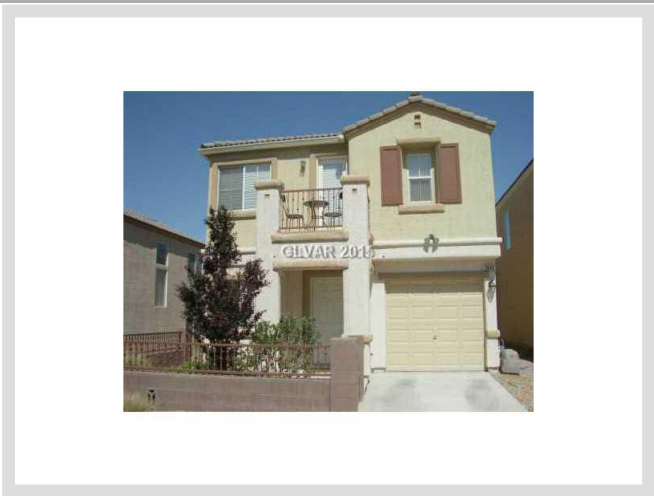

3642 EXTREME COURT **MLS# 1506039**

LEASED
\$1,010
Leased on 02-06-2015
Bedrooms 2
Bathrooms 3
Full Baths 2
3/4 Baths 0
1/2 Baths 1
Stories 2
Living Area 1,141 sq. ft.
Garages 1
Year Built 2003
List Date 01-07-2015

DESCRIPTION

This 1,141 square foot single family home features 2 bedrooms and 3 bathrooms. It is located in Las Vegas on 3642 Extreme Court. The MLS number is 1506039 and the parcel number is 137-12-615-150. This listing became available on 01-07-2015 and was leased on 02-06-2015 for \$1,010. The full public address for this listing is 3642 Extreme Court, Las Vegas, Nevada 89129.