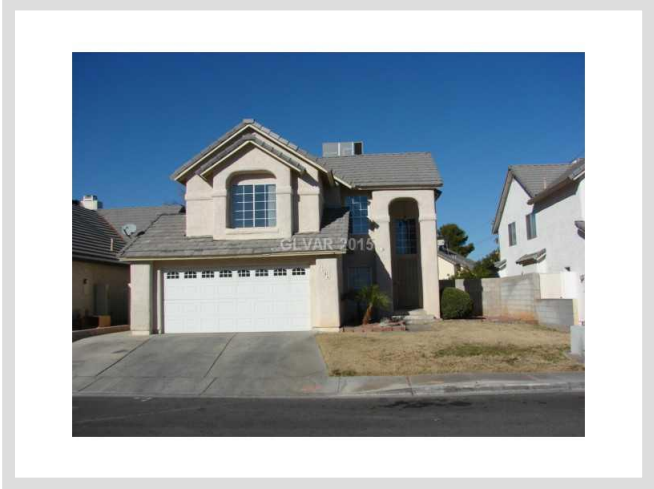

SIMSBURY CR **MLS# 1506896**

SOLD
\$177,000
Sold on 03-31-2015
Bedrooms 3
Bathrooms 3
Full Baths 2
3/4 Baths 0
1/2 Baths 1
Stories 2
Living Area 1,822 sq. ft.
Lot Size 4,792 sq. ft.
Garages 2
Year Built 1986
List Date 01-09-2015

DESCRIPTION

This 1,822 square foot single family home features 3 bedrooms, 3 bathrooms and is situated on a 4,792 square foot (0.11 acre) lot. It is located in Las Vegas on Simsbury Cr. The MLS number is 1506896 and the parcel number is 138-10-410-040. This listing became available on 01-09-2015 and was sold on 03-31-2015 for \$177,000. The full public address for this listing is Simsbury Cr, Las Vegas, Nevada 89129.