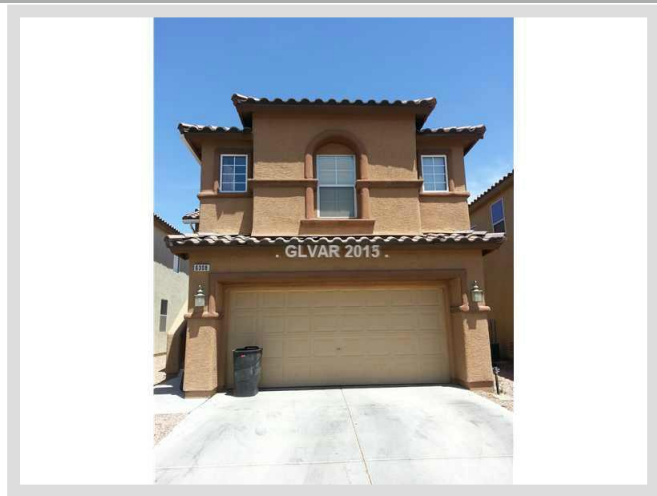

6308 ALPINE TREE AVENUE #0 **MLS# 1566089**

LEASED
\$1,350
Leased on 09-22-2015
Bedrooms 4
Bathrooms 3
Full Baths 2
3/4 Baths 0
1/2 Baths 1
Stories 2
Living Area 2,310 sq. ft.
Garages 2
Year Built 2005
List Date 08-19-2015

DESCRIPTION

This 2,310 square foot single family home features 4 bedrooms and 3 bathrooms. It is located in Las Vegas on 6308 Alpine Tree Avenue #0. The MLS number is 1566089 and the parcel number is 176-14-711-090. This listing became available on 08-19-2015 and was leased on 09-22-2015 for \$1,350. The full public address for this listing is 6308 Alpine Tree Avenue #0, Las Vegas, Nevada 89139.