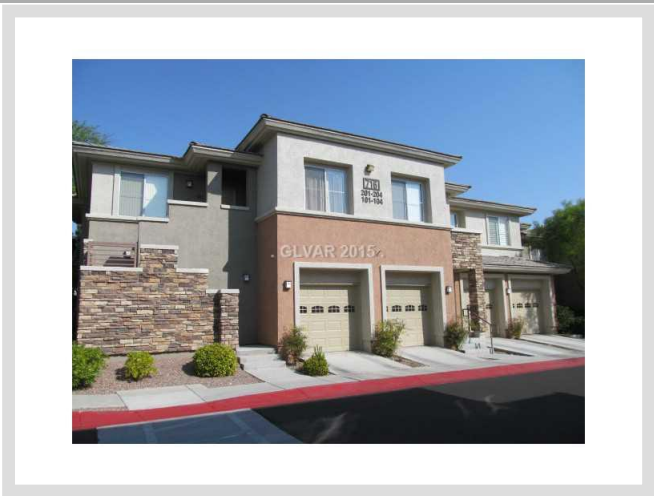

716 PEACHY CANYON CIRCLE #202 **MLS# 1566868**

LEASED
\$1,250
Leased on 09-01-2015
Bedrooms 2
Bathrooms 2
Full Baths 2
3/4 Baths 0
1/2 Baths 0
Stories 2
Living Area 1,282 sq. ft.
Garages 1
Condominium Yes
Year Built 2002
List Date 08-21-2015

DESCRIPTION

This 1,282 square foot single family home features 2 bedrooms and 2 bathrooms. It is located in Las Vegas on 716 Peachy Canyon Circle #202. The MLS number is 1566868 and the parcel number is 138-30-317-058. This listing became available on 08-21-2015 and was leased on 09-01-2015 for \$1,250. The full public address for this listing is 716 Peachy Canyon Circle #202, Las Vegas, Nevada 89144.