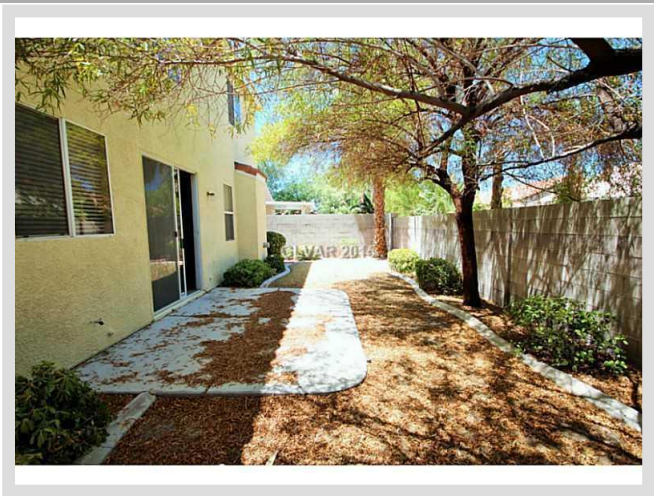

1150 STORMY VALLEY ROAD #0 **MLS# 1567734**

LEASED
\$1,250
Leased on 10-01-2015
Bedrooms 3
Bathrooms 3
Full Baths 2
3/4 Baths 0
1/2 Baths 1
Stories 2
Living Area 1,529 sq. ft.
Garages 2
Year Built 1997
List Date 08-25-2015

DESCRIPTION

This 1,529 square foot single family home features 3 bedrooms and 3 bathrooms. It is located in Las Vegas on 1150 Stormy Valley Road #0. The MLS number is 1567734 and the parcel number is 177-22-612-024. This listing became available on 08-25-2015 and was leased on 10-01-2015 for \$1,250. The full public address for this listing is 1150 Stormy Valley Road #0, Las Vegas, Nevada 89123.