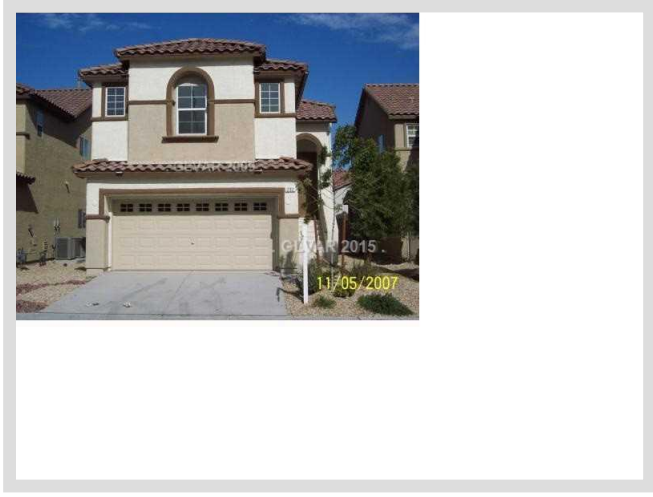

MORNING CREST AVENUE **MLS# 1568595**

LEASED
\$1,350
Leased on 09-18-2015

Bedrooms 4

Bathrooms 3
Full Baths 2
3/4 Baths 0
1/2 Baths 1

Stories 2

Living Area 2,313 sq. ft.

Garages 2

Year Built 2007

List Date 08-25-2015

DESCRIPTION

This 2,313 square foot single family home features 4 bedrooms and 3 bathrooms. It is located in Las Vegas on Morning Crest Avenue. The MLS number is 1568595 and the parcel number is 191-04-713-033. This listing became available on 08-25-2015 and was leased on 09-18-2015 for \$1,350. The full public address for this listing is Morning Crest Avenue, Las Vegas, Nevada 89183.