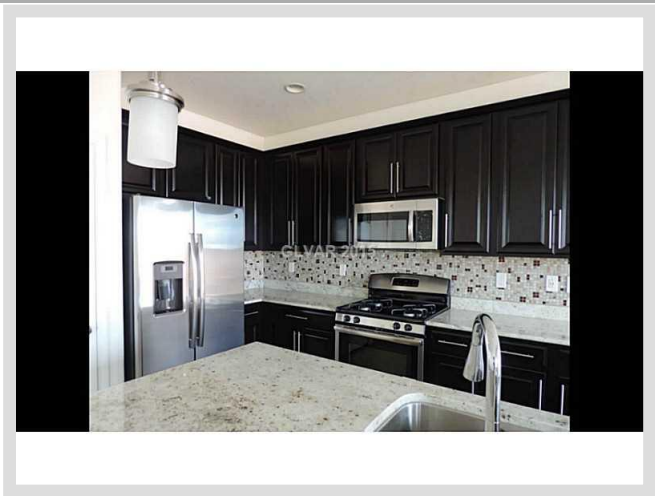

11290 POLPIS BAY COURT #0 **MLS# 1568934**

LEASED
\$1,650
Leased on 09-15-2015
Bedrooms 4
Bathrooms 3
Full Baths 2
3/4 Baths 0
1/2 Baths 1
Stories 2
Living Area 2,161 sq. ft.
Garages 2
Year Built 2015
List Date 08-30-2015