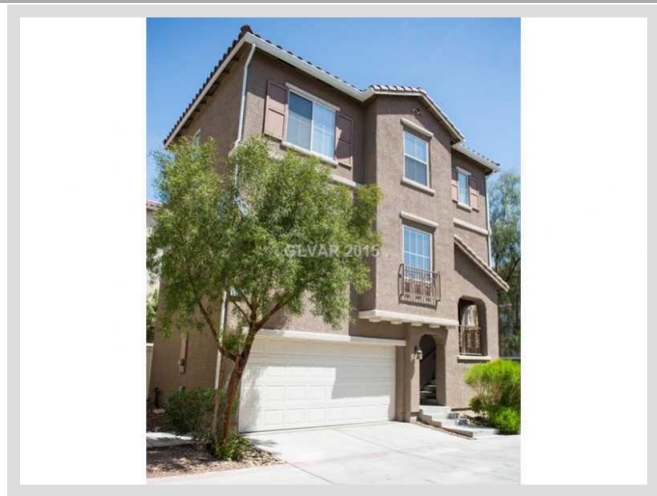

6480 BENTLEY WOOD COURT #0 **MLS# 1570520**

LEASED
\$1,095
Leased on 09-17-2015
Bedrooms 4
Bathrooms 4
Full Baths 3
3/4 Baths 0
1/2 Baths 1
Stories 3
Living Area 1,686 sq. ft.
Garages 2
Year Built 2007
List Date 09-04-2015

DESCRIPTION

This 1,686 square foot single family home features 4 bedrooms and 4 bathrooms. It is located in Las Vegas on 6480 Bentley Wood Court #0. The MLS number is 1570520 and the parcel number is 138-02-110-106. This listing became available on 09-04-2015 and was leased on 09-17-2015 for \$1,095. The full public address for this listing is 6480 Bentley Wood Court #0, Las Vegas, Nevada 89130.