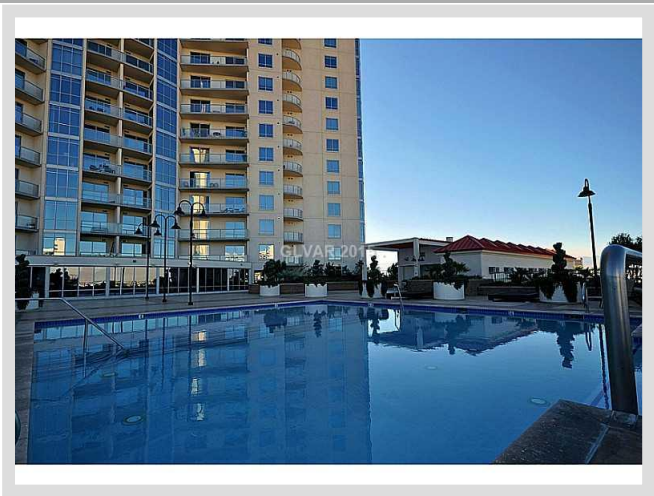

DESCRIPTION

This 1,233 square foot condo features 2 bedrooms and 2 bathrooms. It is located in the tower of Allure in Las Vegas on 200 W Sahara Avenue #1805. The MLS number is 1572102 and the parcel number is 162-04-815-168. This listing became available on 09-10-2015 and was leased on 10-02-2015 for \$1,600. The full public address for this listing is 200 W Sahara Avenue #1805, Las Vegas, Nevada 89102.

THE NEIGHBORHOOD

Community

Tower Name

Allure

Gated Yes

Guard Gated Yes

Features & Amenities

CCRs, COMMUNITY Pool, COMMUNITY Spa, Exercise Room,
Guard Gated