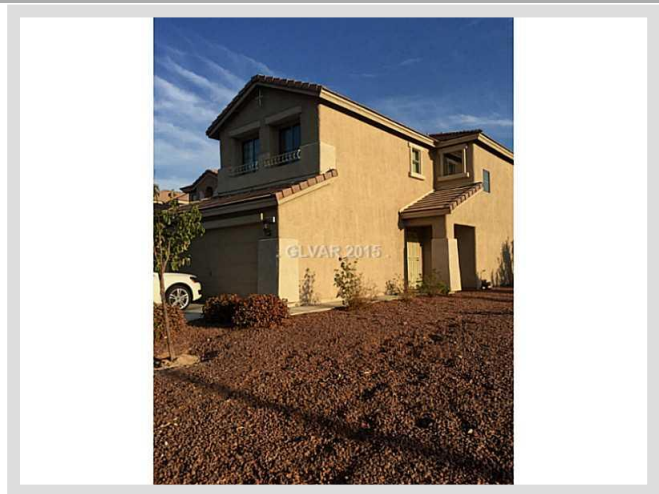

**6537 SLATE SPRINGS COURT** **MLS# 1572147**

<b>SOLD</b>
<b>\$174,000</b>
Sold on 10-23-2015
<b>Bedrooms 4</b>
<b>Bathrooms 3</b>
Full Baths 2
3/4 Baths 0
1/2 Baths 1
<b>Stories 2</b>
<b>Living Area 1,709 sq. ft.</b>
<b>Lot Size 4,792 sq. ft.</b>
<b>Garages 2</b>
<b>Year Built 2006</b>
<b>List Date 09-09-2015</b>

**DESCRIPTION**

This 1,709 square foot single family home features 4 bedrooms, 3 bathrooms and is situated on a 4,792 square foot (0.11 acre) lot. It is located in Las Vegas on 6537 Slate Springs Court. The MLS number is 1572147 and the parcel number is 161-15-613-049. This listing became available on 09-09-2015 and was sold on 10-23-2015 for \$174,000. The full public address for this listing is 6537 Slate Springs Court, Las Vegas, Nevada 89122.