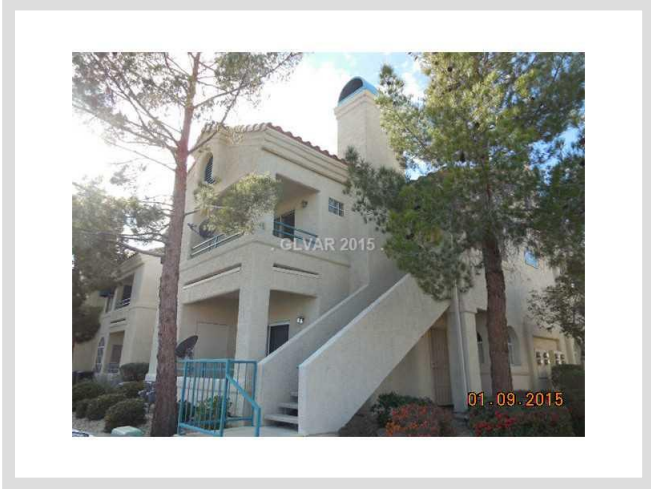

**2251 WIGWAM PW PARKWAY #2123** **MLS# 1582020**

<b>LEASED</b>
<b>\$900</b>
Leased on 11-01-2015
<b>Bedrooms 2</b>
<b>Bathrooms 2</b>
Full Baths 2
3/4 Baths 0
1/2 Baths 0
<b>Stories 2</b>
<b>Living Area 1,012 sq. ft.</b>
<b>Garages 1</b>
<b>Condominium Yes</b>
<b>Year Built 1993</b>
<b>List Date 10-19-2015</b>

**DESCRIPTION**

This 1,012 square foot single family home features 2 bedrooms and 2 bathrooms. It is located in Las Vegas on 2251 Wigwam Pw Parkway #2123. The MLS number is 1582020 and the parcel number is 178-18-715-065. This listing became available on 10-19-2015 and was leased on 11-01-2015 for \$900. The full public address for this listing is 2251 Wigwam Pw Parkway #2123, Las Vegas, Nevada 89074.