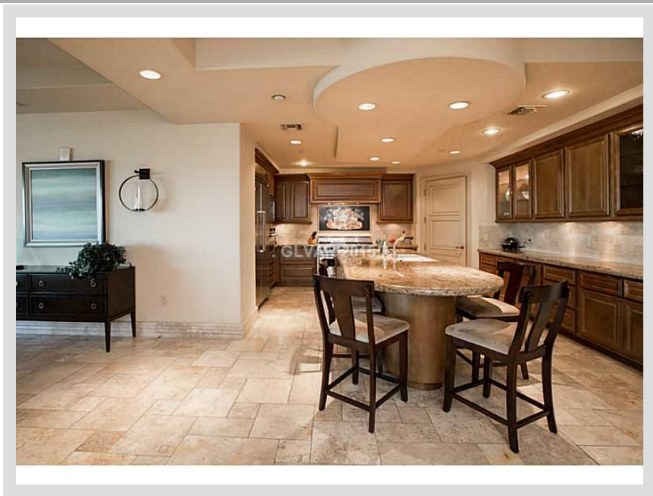

9103 ALTA DRIVE #1005 **MLS# 1582305**

LEASED
$7,000
Leased on 11-13-2015
Bedrooms 3
Bathrooms 4
Full Baths 3
3/4 Baths 0
1/2 Baths 1
Living Area 3,355 sq. ft.
Garages 2
Condominium Yes
Year Built 2006
List Date 10-19-2015

DESCRIPTION

This 3,355 square foot condo features 3 bedrooms and 4 bathrooms. It is located in Las Vegas on 9103 Alta Drive #1005. The MLS number is 1582305 and the parcel number is 138-32-213-178. This listing became available on 10-19-2015 and was leased on 11-13-2015 for $7,000. The full public address for this listing is 9103 Alta Drive #1005, Las Vegas, Nevada 89145.

THE DETAILS

Interior	Exterior
Flooring	Landscaping
N/A	N/A
Appliances	Pool No
Refrigerator, Dishwasher, Disposal, Washer, Dryer, Microwave, Wine Refrigerator	Spa No
Fireplaces 1	Roof Description
Pets Allowed Yes	Flat
Interior Description	Green Certified Yes
Ceiling Fan(s), Windows Coverings Throughout	Certified in 2014 by LEED for Homes
Kitchen Description	
Breakfast Bar/Counter, Granite Countertops, Island, Marble/Stone Countertops, Marble/Stone Flooring, Pantry, Walk-in Pantry	
Master Bedroom Description	
N/A