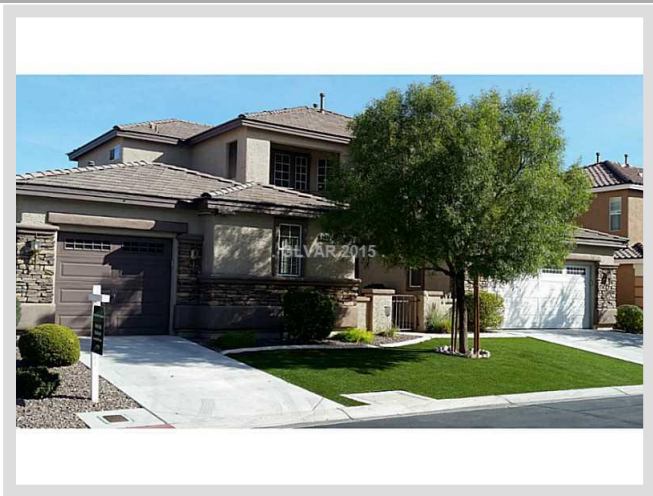

5976 HOPKINSVILLE COURT **MLS# 1583450**

SOLD
\$415,000
Sold on 04-21-2016
Bedrooms 5
Bathrooms 5
Full Baths 5
3/4 Baths 0
1/2 Baths 0
Stories 2
Living Area 3,476 sq. ft.
Lot Size 10,019 sq. ft.
Garages 3
Year Built 2003
List Date 10-23-2015

DESCRIPTION

This 3,476 square foot single family home features 5 bedrooms, 5 bathrooms and is situated on a 10,019 square foot (0.23 acre) lot. It is located in the community of Southern Terrace in Las Vegas on 5976 Hopkinstville Court. The MLS number is 1583450 and the parcel number is 163-31-211-027. This listing became available on 10-23-2015 and was sold on 04-21-2016 for \$415,000. The full public address for this listing is 5976 Hopkinstville Court, Las Vegas, Nevada 89148.