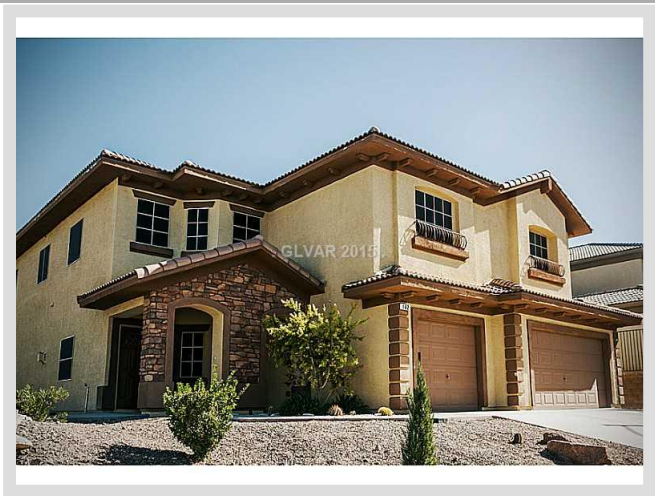

162 RISING MESA COURT **MLS# 1583920**

SOLD
\$395,000
Sold on 12-30-2015
Bedrooms 5
Bathrooms 4
Full Baths 3
3/4 Baths 0
1/2 Baths 1
Stories 2
Living Area 3,629 sq. ft.
Lot Size 7,841 sq. ft.
Garages 3
Year Built 2006
List Date 10-27-2015

DESCRIPTION

This 3,629 square foot single family home features 5 bedrooms, 4 bathrooms and is situated on a 7,841 square foot (0.18 acre) lot. It is located in Las Vegas on 162 Rising Mesa Court. The MLS number is 1583920 and the parcel number is 178-22-515-031. This listing became available on 10-27-2015 and was sold on 12-30-2015 for \$395,000. The full public address for this listing is 162 Rising Mesa Court, Las Vegas, Nevada 89012.