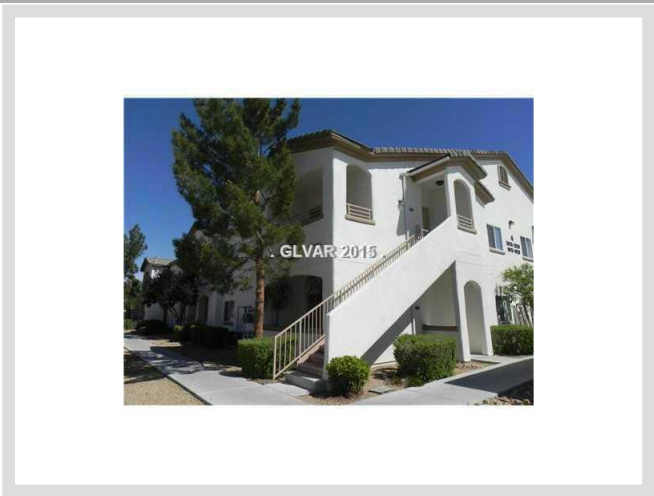

**5650 E SAHARA AVENUE #1018** **MLS# 1584288**

<b>LEASED</b>
<b>\$550</b>
Leased on 12-14-2015
<b>Bedrooms 1</b>
<b>Bathrooms 1</b>
Full Baths 1
3/4 Baths 0
1/2 Baths 0
<b>Stories 2</b>
<b>Living Area 774 sq. ft.</b>
<b>Garages 0</b>
<b>Condominium Yes</b>
<b>Year Built 2002</b>
<b>List Date 10-28-2015</b>

**DESCRIPTION**

This 774 square foot single family home features 1 bedrooms and 1 bathrooms. It is located in Las Vegas on 5650 E Sahara Avenue #1018. The MLS number is 1584288 and the parcel number is 161-04-816-030. This listing became available on 10-28-2015 and was leased on 12-14-2015 for \$550. The full public address for this listing is 5650 E Sahara Avenue #1018, Las Vegas, Nevada 89142.