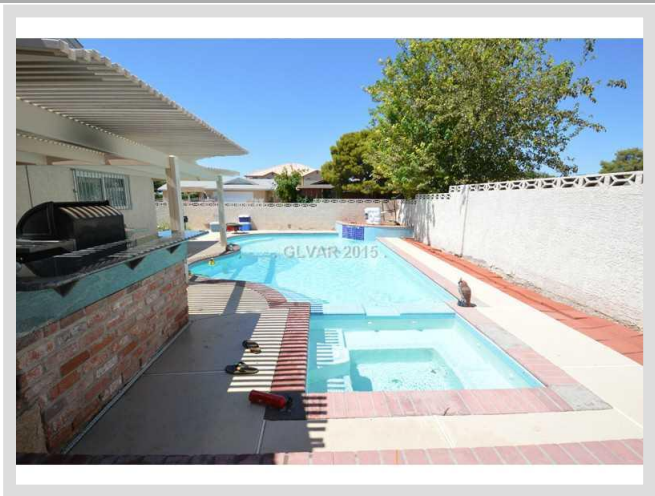

4608 DIAMOND HEAD DRIVE **MLS# 1585523**

LEASED
\$1,150
Leased on 12-16-2015
Bedrooms 3
Bathrooms 2
Full Baths 2
3/4 Baths 0
1/2 Baths 0
Stories 1
Living Area 1,728 sq. ft.
Garages 1
Year Built 1979
List Date 11-02-2015