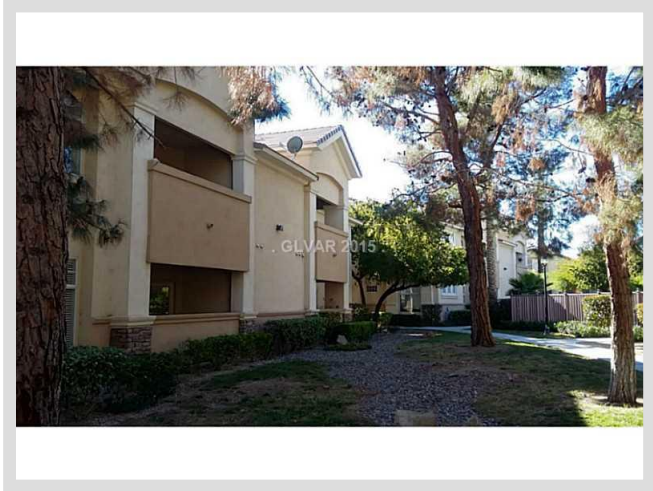

3555 MERIDALE DRIVE #1140 **MLS# 1586892**

LEASED
\$1,150
Leased on 12-09-2015
Bedrooms 3
Bathrooms 2
Full Baths 2
3/4 Baths 0
1/2 Baths 0
Stories 2
Living Area 1,355 sq. ft.
Garages 1
Condominium Yes
Year Built 1998
List Date 11-04-2015

DESCRIPTION

This 1,355 square foot single family home features 3 bedrooms and 2 bathrooms. It is located in Las Vegas on 3555 Meridale Drive #1140. The MLS number is 1586892 and the parcel number is 163-16-621-001. This listing became available on 11-04-2015 and was leased on 12-09-2015 for \$1,150. The full public address for this listing is 3555 Meridale Drive #1140, Las Vegas, Nevada 89147.