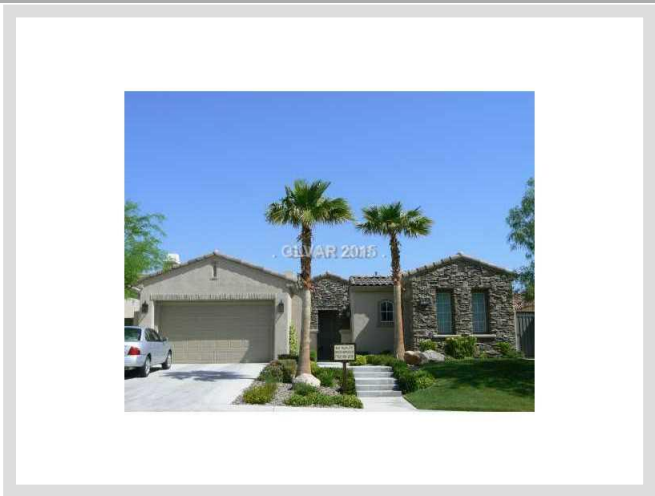

11460 SNOW CREEK AVENUE #0 **MLS# 1587106**

LEASED
\$2,500
Leased on 01-01-2016
Bedrooms 3
Bathrooms 3
Full Baths 1
3/4 Baths 1
1/2 Baths 1
Stories 1
Living Area 2,325 sq. ft.
Garages 3
Year Built 2003
List Date 11-09-2015

DESCRIPTION

This 2,325 square foot single family home features 3 bedrooms and 3 bathrooms. It is located in the community of Red Rock Country Club in Las Vegas on 11460 Snow Creek Avenue #0. The MLS number is 1587106 and the parcel number is 164-11-418-002. This listing became available on 11-09-2015 and was leased on 01-01-2016 for \$2,500. The full public address for this listing is 11460 Snow Creek Avenue #0, Las Vegas, Nevada 89135.