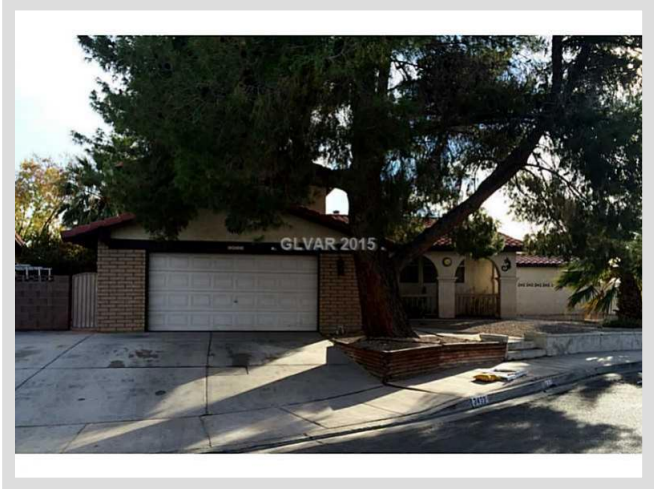

3433 MODENA CIRCLE **MLS# 1587418**

SOLD
\$235,000
Sold on 02-24-2016
Bedrooms 4
Bathrooms 3
Full Baths 1
3/4 Baths 2
1/2 Baths 0
Stories 3
Living Area 2,590 sq. ft.
Lot Size 7,405 sq. ft.
Garages 2
Year Built 1978
List Date 11-10-2015

DESCRIPTION

This 2,590 square foot single family home features 4 bedrooms, 3 bathrooms and is situated on a 7,405 square foot (0.17 acre) lot. It is located in Las Vegas on 3433 Modena Circle. The MLS number is 1587418 and the parcel number is 161-30-310-022. This listing became available on 11-10-2015 and was sold on 02-24-2016 for \$235,000. The full public address for this listing is 3433 Modena Circle, Las Vegas, Nevada 89120.