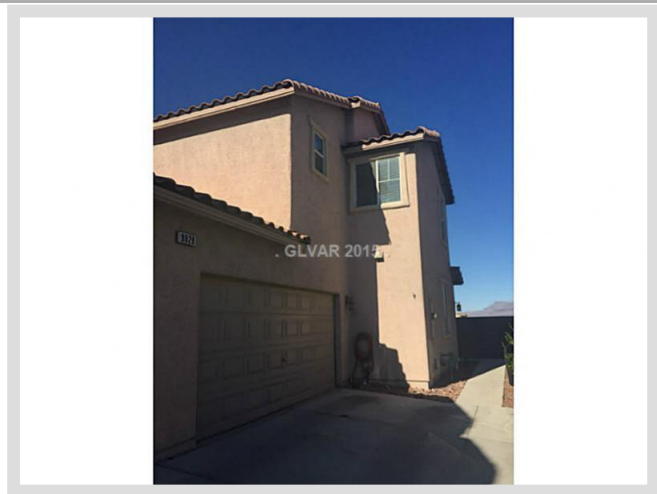

9828 S TWILIGHT **MLS# 1587802**

SOLD
\$169,000
Sold on 12-15-2015
Bedrooms 3
Bathrooms 3
Full Baths 2
3/4 Baths 0
1/2 Baths 1
Stories 2
Living Area 1,608 sq. ft.
Lot Size 2,614 sq. ft.
Garages 2
Year Built 2005
List Date 11-11-2015

DESCRIPTION

This 1,608 square foot single family home features 3 bedrooms, 3 bathrooms and is situated on a 2,614 square foot (0.06 acre) lot. It is located in Las Vegas on 9828 S Twilight. The MLS number is 1587802 and the parcel number is 125-18-110-047. This listing became available on 11-11-2015 and was sold on 12-15-2015 for \$169,000. The full public address for this listing is 9828 S Twilight, Las Vegas, Nevada 89149.