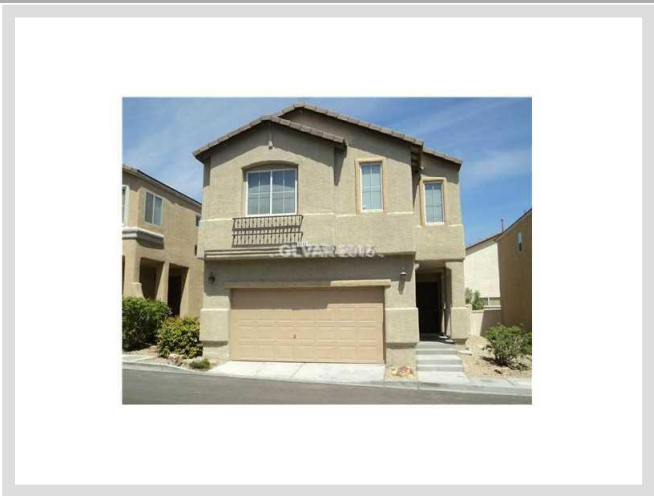

9502 MILKWEED CANYON AVENUE #0 **MLS# 1588238**

LEASED
\$1,100
Leased on 12-02-2015
Bedrooms 4
Bathrooms 3
Full Baths 2
3/4 Baths 0
1/2 Baths 1
Stories 2
Living Area 1,559 sq. ft.
Garages 2
Year Built 2006
List Date 11-13-2015

DESCRIPTION

This 1,559 square foot single family home features 4 bedrooms and 3 bathrooms. It is located in Las Vegas on 9502 Milkweed Canyon Avenue #0. The MLS number is 1588238 and the parcel number is 125-07-711-144. This listing became available on 11-13-2015 and was leased on 12-02-2015 for \$1,100. The full public address for this listing is 9502 Milkweed Canyon Avenue #0, Las Vegas, Nevada 89166.